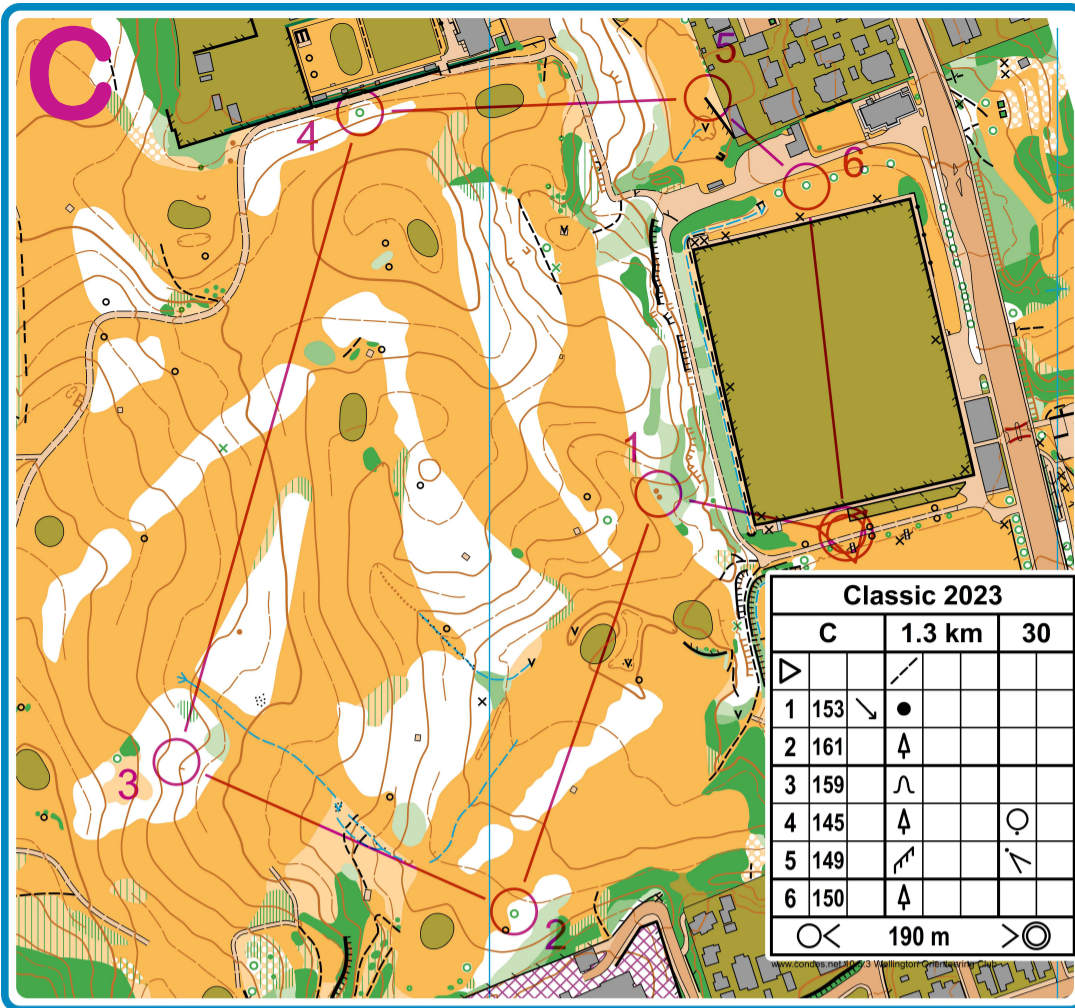

B

Orienteering Wellington

Scale: 1:4000
Contours 5m

C

Classic 2023				
	C	1.3 km	30	
▷		/		
1	153	●		
2	161	▲		
3	159	∩		
4	145	▲		○
5	149	↗		↗
6	150	▲		
		○	190 m	○

D

Classic 2023				
	D	0.8 km	30	
▷		/		
1	154	▨		○
2	147	⊗		○
3	146	⊘		L
4	150	▲		
		○	190 m	○

Magnetic North

Classic 2023				
	B	2.7 km	120	
▷		/		
1	148	↖	⊘	L
2	141		/	Y
3	139	∩		
4	138	∩		
5	140	X		
6	142	/	▷	
7	151	⊗		○
8	150	▲		○
		○	180 m	○

Tawatawa

37th Classic

- Special Symbols**
- X Man-made feature
 - Distinctive Tree
 - X Distinctive Stump
 - Small bush, thicket
 - ★ Water trough
 - Statue
 - Seat / Disc Golf Target

Mapper: Bryan Teahan
November 2023
Planner: Bryan Teahan
Copyright:
Wellington Orienteering Club

To be used ONLY if Sport Ident fails:

--	--	--

Tawatawa

F

37th Classic

Scale: 1:4000
Contours 5m

- Special Symbols**
- X Man-made feature
 - Distinctive Tree
 - ⊗ Distinctive Stump
 - Small bush, thicket
 - ★ Water trough
 - Statue
 - Seat / Disc Golf Target

Mapper: Bryan Teahan
November 2023
Planner: Bryan Teahan
Copyright:
Wellington Orienteering Club

Classic 2023			
F	4.5 km	330	
1	156	⊗	○
2	162	▲	○
3	163	⊗	
4	165	○	
5	179	○	○
6	181	≡	○
7	185	⊗	
8	183	●	1
9	180	○	
10	176	↗▲	1
11	172	→≡	○
12	171	≡	2
13	169	∩	
14	168	↖	↖
15	174	≡	1
16	175	⊗	○
17	173	↗	↖
18	167	○	○
19	166	○	○
20	164	○	○
21	155	●	1
22	151	⊗	○
23	150	▲	○