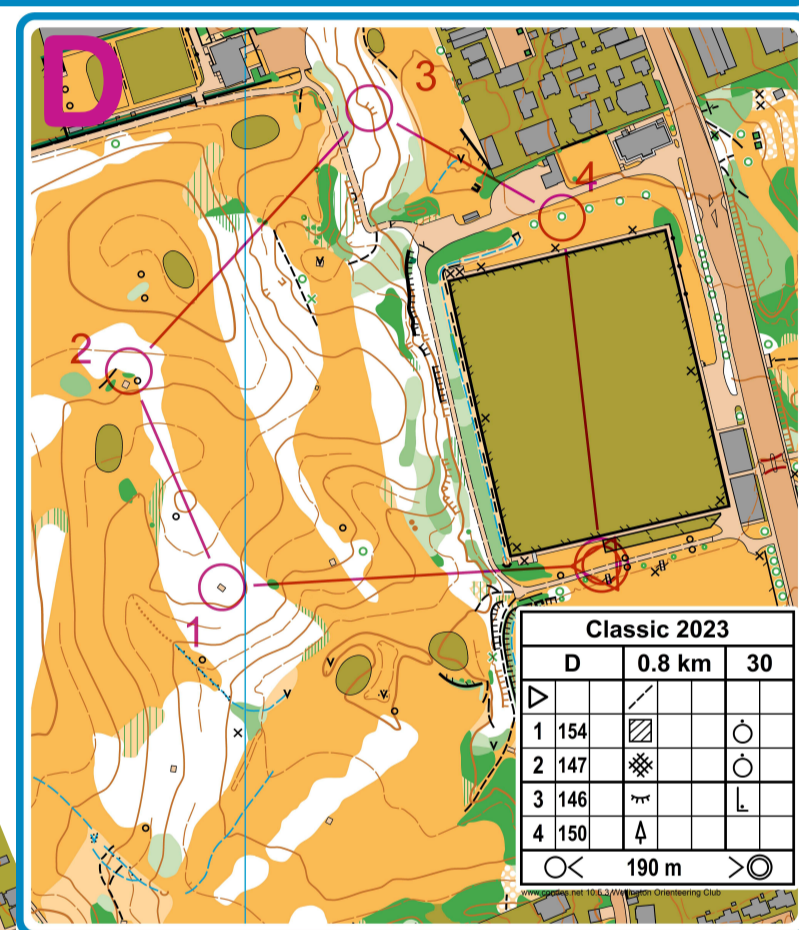

B

Orienteering Wellington

Scale: 1:4000
Contours 5m

C

Classic 2023				
	C	1.3 km	30	
▷		/		
1	153	●		
2	161	▲		
3	159	∩		
4	145	▲		○
5	149	↗		↗
6	150	▲		
		○	190 m	○

D

Classic 2023				
	D	0.8 km	30	
▷		/		
1	154	▨		○
2	147	⊗		○
3	146	⊘		L
4	150	▲		
		○	190 m	○

Magnetic North

Classic 2023				
	B	2.7 km	120	
▷		/		
1	148	↖	⊘	L
2	141		/	Y
3	139	∩		
4	138	∩		
5	140	X		
6	142	/	▷	
7	151	⊗		○
8	150	▲		○
		○	180 m	○

Tawatawa

37th Classic

- Special Symbols**
- X Man-made feature
 - Distinctive Tree
 - X Distinctive Stump
 - Small bush, thicket
 - ★ Water trough
 - Statue
 - Seat / Disc Golf Target

Mapper: Bryan Teahan
November 2023
Planner: Bryan Teahan
Copyright:
Wellington Orienteering Club

To be used ONLY if Sport Ident fails:

--	--	--

Tawatawa

F

37th Classic

Scale: 1:4000
Contours 5m

- Special Symbols**
- X Man-made feature
 - Distinctive Tree
 - ⊗ Distinctive Stump
 - Small bush, thicket
 - ★ Water trough
 - Statue
 - Seat / Disc Golf Target

Mapper: Bryan Teahan
November 2023
Planner: Bryan Teahan
Copyright:
Wellington Orienteering Club

Classic 2023			
F	4.5 km	330	
1	156	⊗	○
2	162	▲	○
3	163	⊗	
4	165	○	
5	179	○	○
6	181	≡	○
7	185	⊗	
8	183	●	1
9	180	○	
10	176	↗▲	1
11	172	→≡	○
12	171	≡	2
13	169	∩	
14	168	↖	↖
15	174	≡	1
16	175	⊗	○
17	173	↗	↖
18	167	○	○
19	166	○	○
20	164	○	○
21	155	●	1
22	151	⊗	○
23	150	▲	○